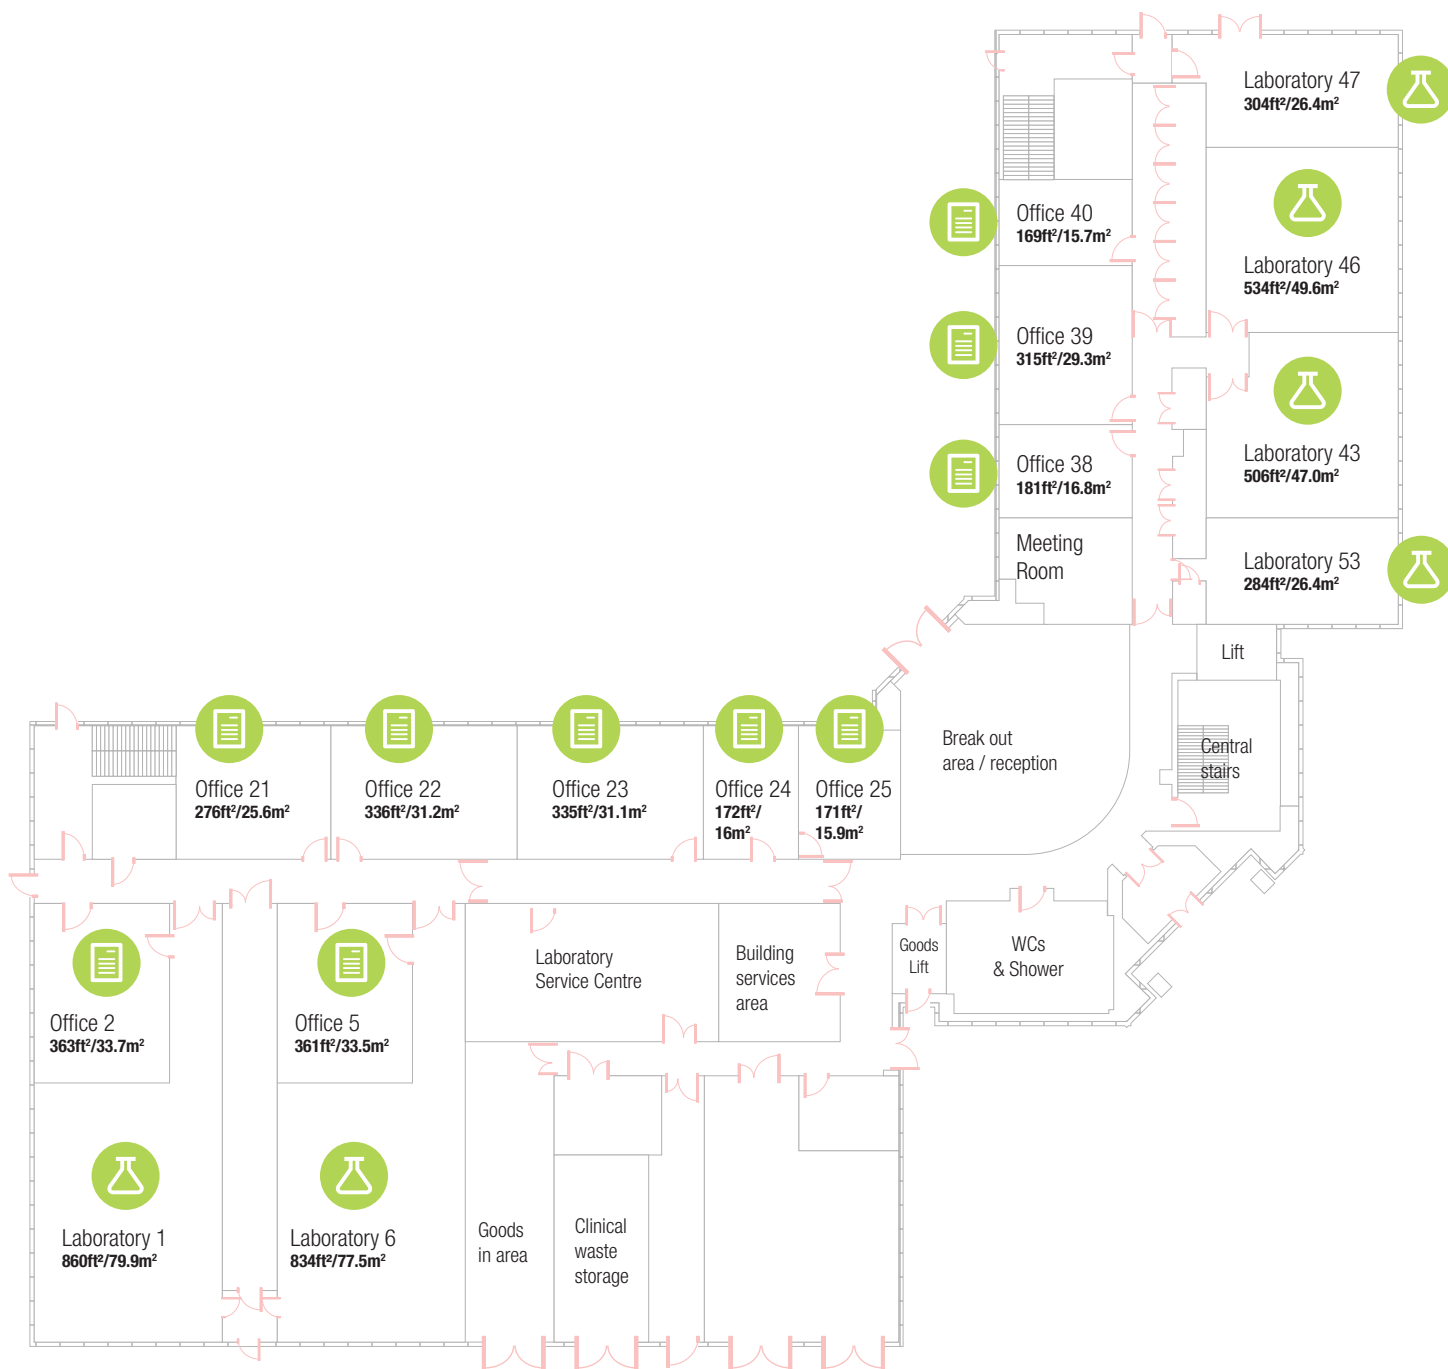

Innovation Centre

Ground floor

 Laboratory  Office

www.norwichresearchpark.com

01603 673 600

enquiries@norwichresearchpark.com

Norwich Research Park, Management Office, Centrum, Norwich Research Park, Norwich, NR4 7UG